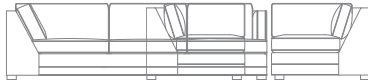

74 SOFA
74"w x 44"d x 34"h
seat width: 62"; seat depth: 24"
seat height: 21"; arm height: 31"
with nail: COM 16.5 yds, COL 257 sqft
no nail: COM 17 yds, COL 272 sqft

84 SOFA
84"w x 44"d x 34"h
seat width: 72"; seat depth: 24"
seat height: 21"; arm height: 31"
with nail: COM 18 yds, COL 281 sqft
no nail: COM 18.5 yds, COL 297 sqft

94 SOFA
94"w x 44"d x 34"h
seat width: 82"; seat depth: 24"
seat height: 21"; arm height: 31"
with nail: COM 19.5 yds, COL 303 sqft
no nail: COM 20 yds, COL 319 sqft

104 SOFA
104"w x 44"d x 34"h
seat width: 92"; seat depth: 24"
seat height: 21"; arm height: 31"
with nail: COM 21.5 yds, COL 331 sqft
no nail: COM 21.5 yds, COL 348 sqft

LEFT OR RIGHT ARM CHAIR
36"w x 70"d x 34"h
seat width: 30"; seat depth: 50"
seat height: 20"; arm height: 31"
with nail: COM 12 yds
no nail: COM 13 yds

LEFT OR RIGHT ARM SOFA
101"w x 44"d x 34"h
seat width: 95"; seat depth: 24"
seat height: 20"; arm height: 31"
with nail: COM 21 yds
no nail: COM 21.5 yds

LEFT OR RIGHT ARM RETURN SOFA
112"w x 44"d x 34"h
seat width: 89"; seat depth: 24"
seat height: 20"; arm height: 31"
with nail: COM 24.5 yds
no nail: COM 25 yds

CORNER CHAIR
44"w x 44"d x 34"h
seat width: 25"; seat depth: 24"
seat height: 20"; arm height: 34"
with nail: COM 12 yds, COL 164 sqft
no nail: COM 12 yds, COL 179 sqft